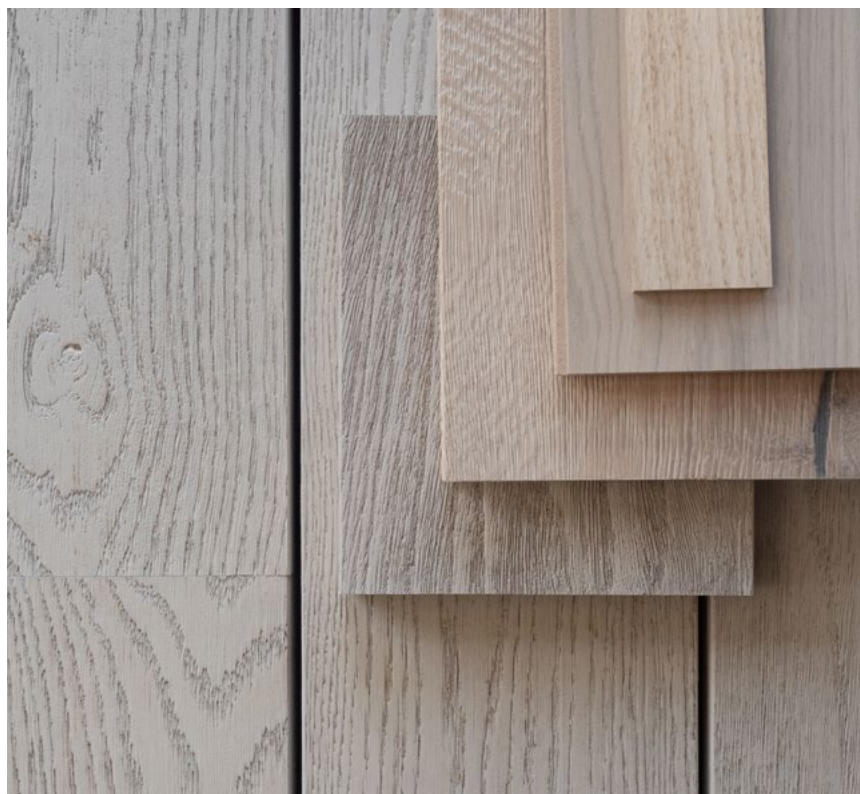

## Coast

A collection of textured timber with sandy hues and subtle white undertones evoking the feeling of misty shorelines.

FEATURED IN THIS PALETTE		ALTERNATIVES
<b>Flooring</b>	Artiste Grande Picasso	Smartfloor Blond Oak, Urban Copenhagen, Villa Cashmere
<b>Wall Panelling</b>	Muuro Fresco Oak	Muuro Buff Oak, Loft Brighton
<b>Veneer</b>	Alor Cove	
<b>Decking</b>	Millboard Limed Oak	Millboard Ashwood
<b>Cladding</b>	Envello Shadow Line+ Limed Oak	Envello Board & Batten+ Smoked Oak