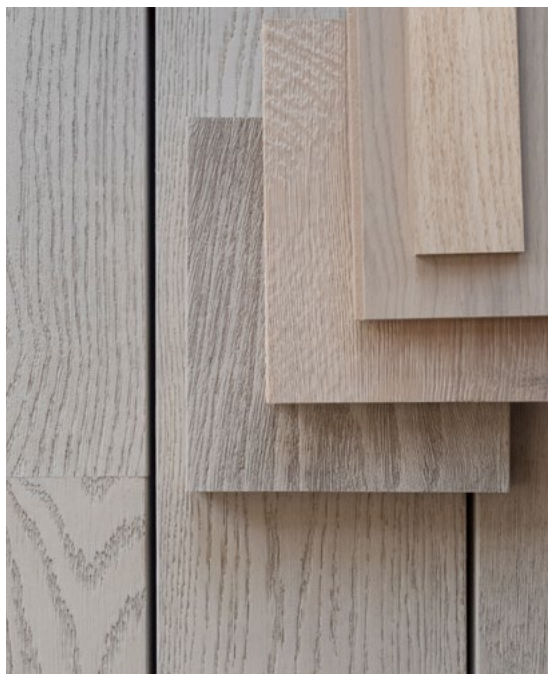

Colour Pairings

Explore our collection of tonally matched Colour Pairings, tailored to elevate any design project and ensure a flawless finish.

From rich wood flooring to elegant wall panelling, and contemporary decking and cladding, each pairing palette is meticulously curated to achieve cohesion and visual continuity in architectural design.

Our aim is to simplify the specification process for professionals by offering perfectly paired products that enable seamless design.

Coast

A collection of textured timber with sandy hues and subtle white undertones evoking the feeling of misty shorelines.

FEATURED IN THIS PALETTE

Flooring	Artiste Grande Picasso

Wall Panelling	Muuro Fresco Oak

New Product	Coming Soon

Decking	Millboard Limed Oak

Cladding	Envello Shadow Line+ Limed Oak

ALTERNATIVES

Flooring	Smartfloor Blond Oak, Urban Copenhagen, Villa Cashmere

Wall Panelling	Muuro Buff Oak, Loft Brighton

Decking	Millboard Ashwood

Cladding	Envello Board & Batten+ Smoked Oak