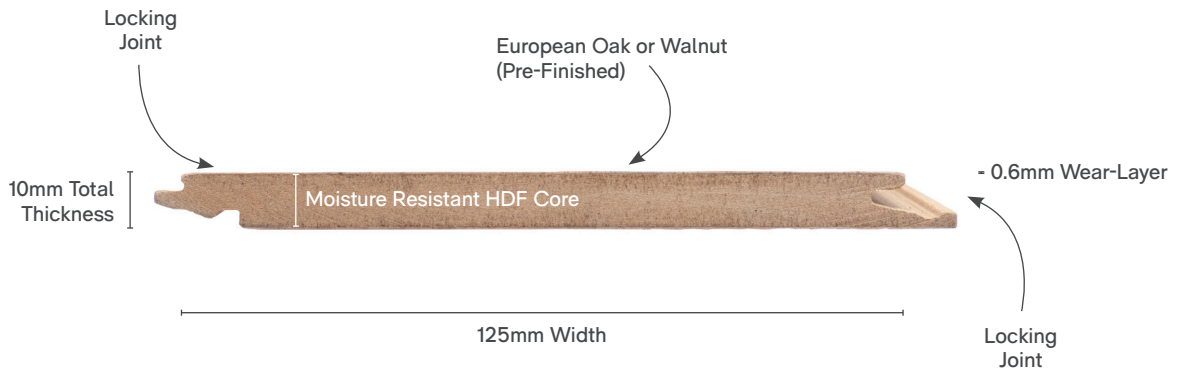

Buff Oak

Fresco Oak

Sienna Oak

Umber Walnut

Noir Oak

INSTALLATION

Installation Method	Glue and pin through tongue
Suitable Substrates	Plaster Board, Plywood, MDF Board - enquire for others
Joint Profile	Locking Unifit X®
Suitable Applications	Interior Walls, Ceilings
Suitable Uses	Residential homes, hospitality, retail stores, restaurants, apartments
Wet Area Suitability	Contact the Forté team for information 0508 35 66 77

TECHNICAL SPECIFICATIONS

Reaction to Fire (Walls and Ceilings)	Group 3 / Class Dfl-s1 (Group 1 can be achieved with intumescent coating)
Top Layer Density	650-700kg/m ³
Thermal Conductivity	0.13W/mK
CE Certification	Yes
Emission Testing	
Formaldehyde Emission (AS/NZS 4266.1)	Super E0 (0.27 mg/L)
VOC Emission ISO 16000	A+
Carb 2 and PCP Free	Compliant

PACK INFORMATION

Pack Size	2.025m ²
Pieces per pack	6 full planks
Pack Weight	17.13kg
Pack Dimensions	W 144mm x L 2722mm x H 61mm

Profile

MUURO – PROFILE

MUURO – LAYERS

MUURO – CLEAR GRADE

The Muuro Collection is a clear grade plank which is virtually knot and feature-free with natural colour variation.

Colour Variation	Contains natural wood colour variation
Sapwood	No Sapwood
Sound Knots	Limited to pin knots
Filled Knots / Hollow knots	No Filled Knots / Hollow knots
Cracks / Checks	No Cracks / Checks
Birds eye and mineral streak	No Birds eye and mineral streak
Cats paw	No Cats paw
Slope of grain and medullary rays	No Slope of grain and medullary rays