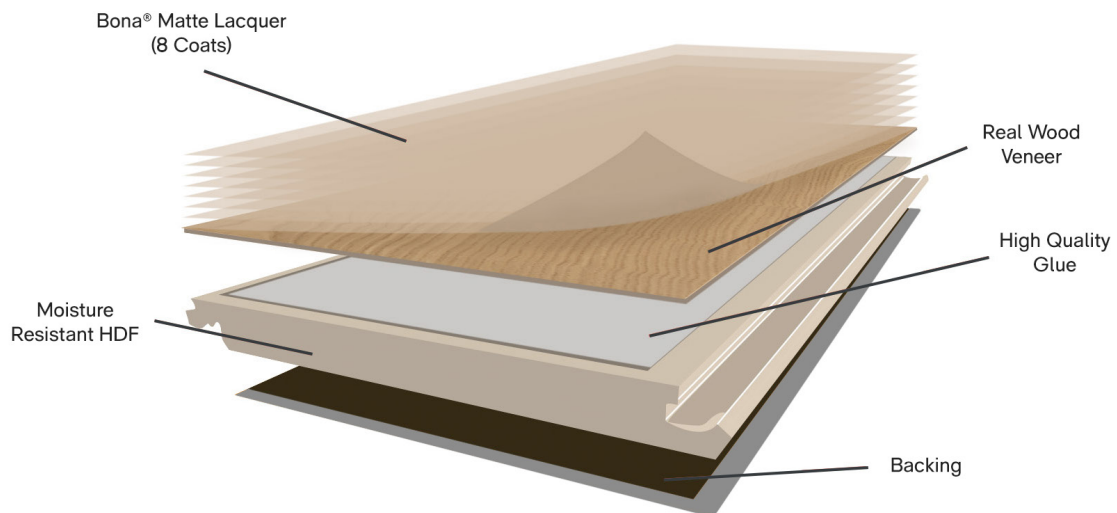

PACK INFORMATION

Pack Size	2.025m ²
Pieces per pack	6 full planks
Pack Weight	17.13kg
Pack Dimensions	W 144mm x L 2722mm x H 61mm

Profile

MUURO – PROFILE

MUURO – LAYERS

MUURO – CLEAR GRADE

The Muuro Collection is a clear grade plank which is virtually knot and feature-free with natural colour variation.

Colour Variation	Contains natural wood colour variation
Sapwood	No Sapwood
Sound Knots	Limited to pin knots
Filled Knots / Hollow knots	No Filled Knots / Hollow knots
Cracks / Checks	No Cracks / Checks
Birds eye and mineral streak	No Birds eye and mineral streak
Cats paw	No Cats paw
Slope of grain and medullary rays	No Slope of grain and medullary rays